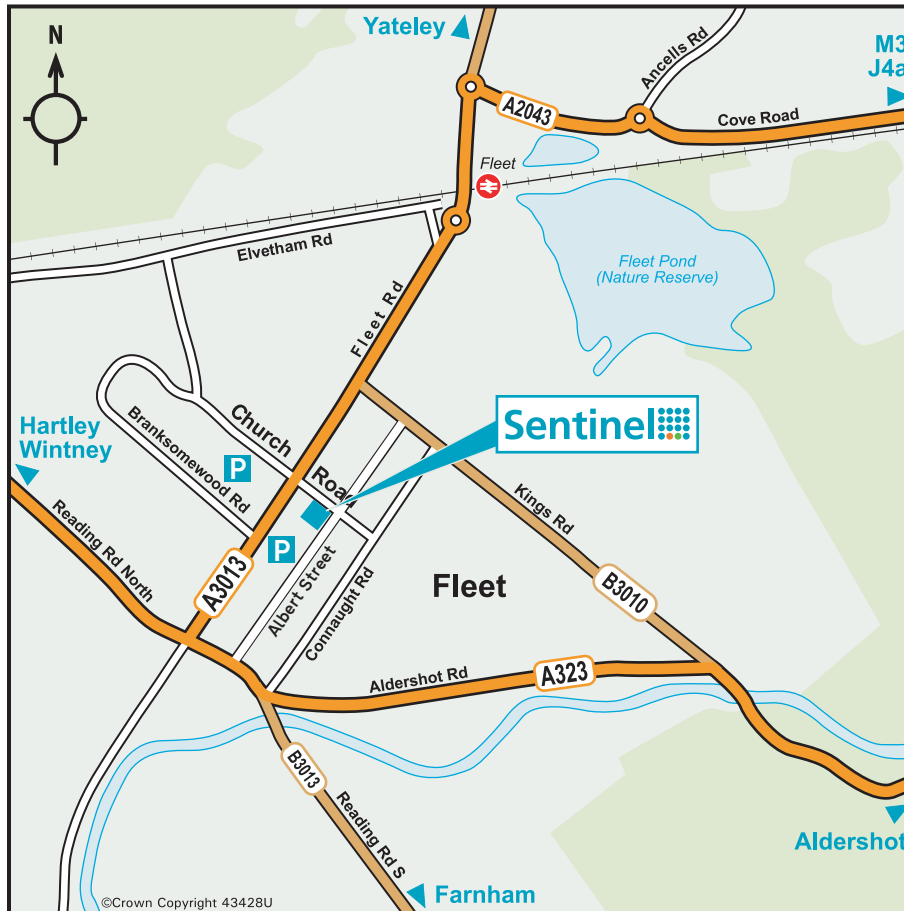

Directions to the Fleet Office

From A30

From A30 take the A323 from Hartley Wintney. Follow signs to Fleet. Turn left at first set of traffic lights into Fleet High Street. Proceed along Fleet High Street passing Hart Shopping Centre on the right. Turn right after pedestrian crossing into Church Road. The office is 50 metres on the right.

From M3

From M3 take Junction 4A. Follow the A3013 to Fleet. Pass Fleet Station on the left and follow the road to Fleet Town Centre. Turn left after first set of traffic lights into Church Road. The office is 50 metres on the right.

By Rail

Sentinel Housing is about a mile from Fleet station. Taxis are available outside the station which is about 20 minutes walk along the A3013. Turn left into Church Road. The office is 50 metres on the right.